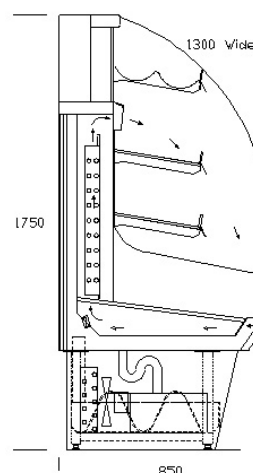

Convenience Stores

Gondola End Ambient Display

- 1300 X 850 X 1400 high
- Comes with 4 no. 400 X 300 X 200 Crates
- 12 No. 400 X 300 X 80 Trays
- Gable ends and back panel

Plug in Gondola End Chill Display

- 1300 X 850 X 1400 high
- 3 Tier Display
- Gable ends
- Integral Condensing Unit

Plug in Gondola End Chill Display

- ambient banana holder or shelf on top
- 1300 X 850 X 1750 high
- 4 Tier Display
- Gable ends
- Integral Condensing Unit