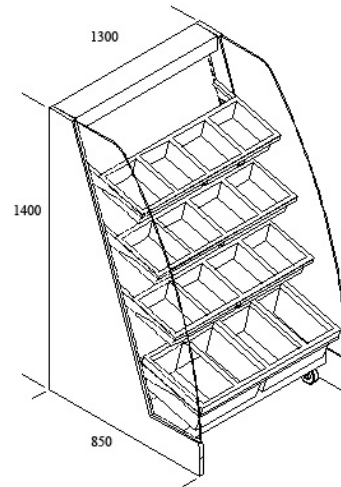

Convenience Stores

Gondola End Ambient Display

- 1300 X 850 X 1400 high
- Comes with 4 no. 400 X 300 X 200 Crates
- 12 No. 400 X 300 X 80 Trays
- Gable ends and back panel

Plug in Gondola End Chill Display

- 1300 X 850 X 1400 high
- 3 Tier Display
- Gable ends
- Integral Condensing Unit

Plug in Gondola End Chill Display

- ambient banana holder or shelf on top
- 1300 X 850 X 1750 high
- 4 Tier Display
- Gable ends
- Integral Condensing Unit