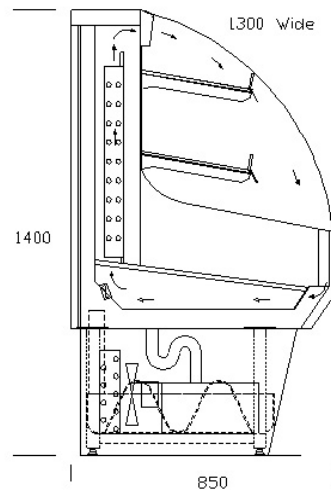

Convenience Stores

Gondola End Ambient Display

- 1300 X 850 X 1400 high
- Comes with 4 no. 400 X 300 X 200 Crates
- 12 No. 400 X 300 X 80 Trays
- Gable ends and back panel

Plug in Gondola End Chill Display

- 1300 X 850 X 1400 high
- 3 Tier Display
- Gable ends
- Integral Condensing Unit

Plug in Gondola End Chill Display

- ambient banana holder or shelf on top
- 1300 X 850 X 1750 high
- 4 Tier Display
- Gable ends
- Integral Condensing Unit